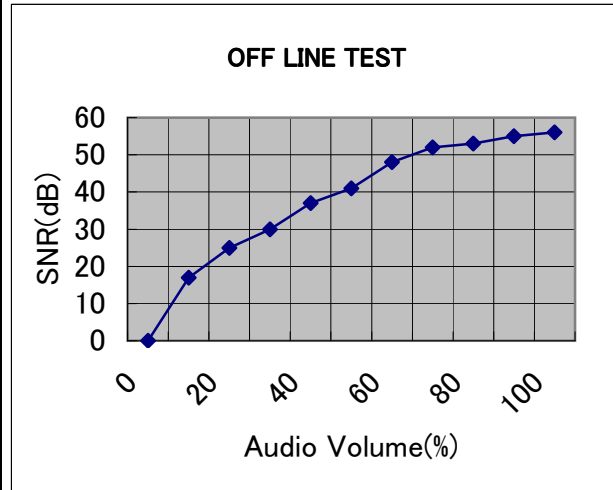

# A EasyPAL Audio level vs. SNR characteristics

Dec/5/2008 Ted, JA2GZZ

PC#1 Audio output Volume (%)	PC#2			
	SNR Max (dB)	Missed Seg (P.C.S.)	Sync Green	Received Result
0	0	-	-	NG
10	17	0	MSC	Completed
20	25	0	MSC	Completed
30	30	0	MSC	Completed
40	37	0	MSC	Completed
50	41	0	MSC	Completed
60	48	0	MSC	Completed
70	52	0	MSC	Completed
80	53	0	MSC	Completed
90	55	0	MSC	Completed
100	56	0	MSC	Completed

100% as maximum audio output level (Windows Vista with Realtek HD audio sound R209)